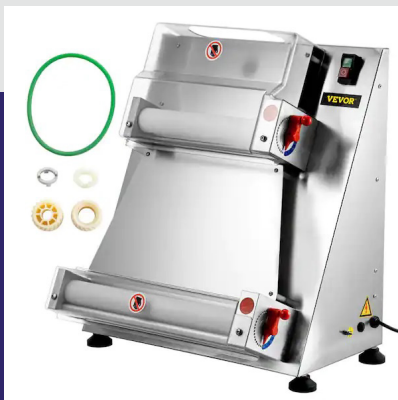

Planetary Cake Mixer
Steel Bowl E0litres

Planetary Cake Mixer
Steel Bowl 20 Litres Caplain

Planetary Cake Mixer
Steel Bowl 25 Litres

Dough Sheeter
Electric
Steel Body 2

Bread Slicer
Electric
31 Blades

Dough Sheet

Plentary & spiral mixer & dough sheeter

Dough Sheeter
Electric
With Stand & Belt
On Two Sides 2

Dough Sheeter
Electric
With Stand &
Belt
On Two Sides

Dough Sheeter
With Stand

Molding Machine
In Roller
Type Especially
For Pizza
Dough Table Top