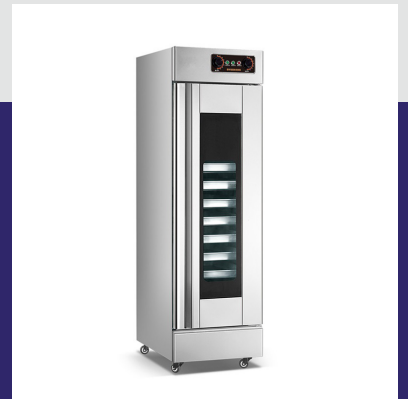

Mandi Oven

Food-
warmer-ss
Electric_edi

Falafel Fryer
Equipped
with Pot Stove

Oven
Especially
For Arabic
Bread
Gas Body
Covered Steel

Grill Machine

Oven Especially
For Arabic Bread
Gas Body
Covered Steel 2

Electric - food-
warmen

Food Warmer
Electric

Tandoon
Oven Gas
Steel Double
Body

Backing Oven
Especially
for Bread Electric
Rotating Type

Baking Oven Electric
Three Layers

proofing electric
double

Pizza Oven
Electric
Single

Proofer
Electric

Snack Machine

Crepe Machine
Electric Double

Crepe Machine
Electric Single

Hot
Dog Machine
Table Top

Waffles
Machine
Electric

Bread Toaster
Electric
Table Top

Toaster
Electric
Conveyor Type
Two Exits