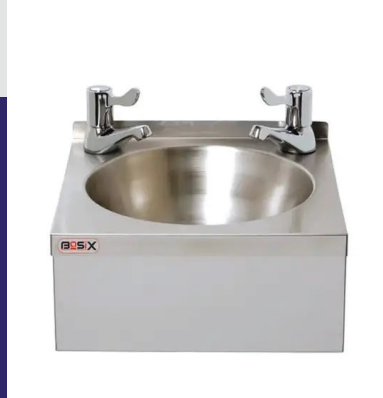

single sink

Sink Double
Bowl

Washing Sink

Fish-veg.
Preparation
Sink

Hand Wash 3

Hand Wash

Steel Wall Type
Kitchen Hood

Commercial
Wall
Mounted
Extractor
Hood 2

Ascaso-ponte-
filtre
Prof-1 cafe

Hand Wrapper
Electric
Table Top

Impulse Sealer
Electric
Table Top With
Cutter

Soup Kettle
Electric

A Bone Saw
Blade

Commercial
Urility Trolley

Shelving Unit Flat
Type
Made By Steel