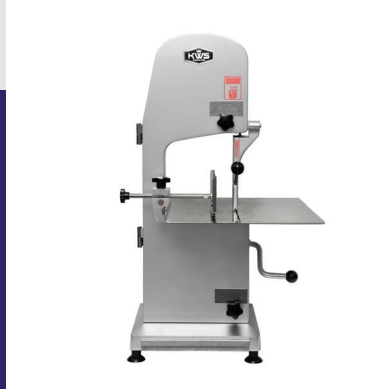

Mincer & Slider

Meat Mincer
from Sap

Bone Saws
Machine

Bone Saws
Machine 2

Slicer
Machine For
Meat
Cheese &
Mortedella

Meat Mincer
Steel
Body 250
Kgs-hr

Meat Mincer
Steel Body

Mincer & Slider

Wooden
Chopping
Block With
Stand

Sausage
Filler
6.5 Litres

Scale
Machanical
For Heavy
Duty Work

Falafel
Grinder
Machine

Scale
Electnic
Digital Board

Scale
Electric
Digital Board 2

Cooking Range

cooking range
(electric)