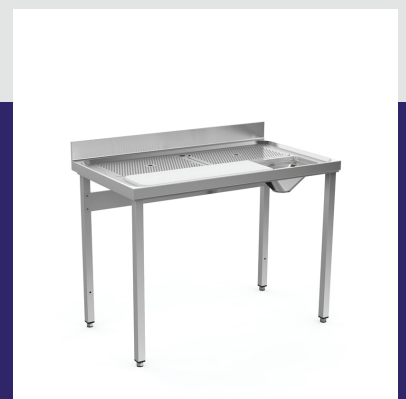

Fish-veg.
Preparation
Sink