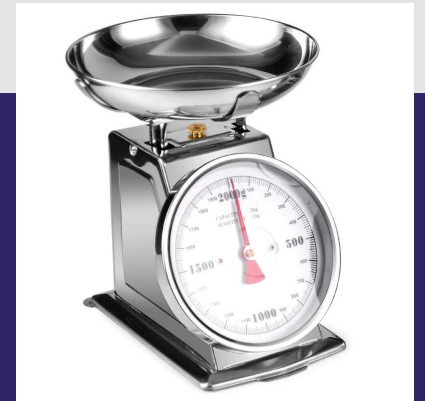

Scale
Machanical
For Heavy
Duty Work