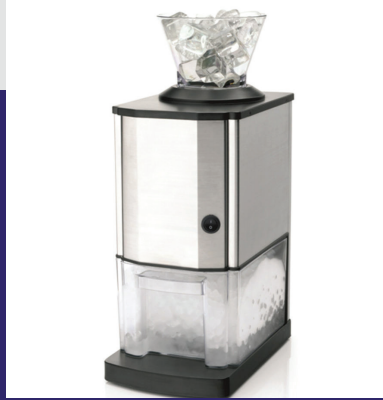

Mandi Oven

Food-
warmer-ss
Electric_edi

Falafel Fryer
Equipped
with Pot Stove

Oven
Especially
For Arabic
Bread
Gas Body
Covered Steel

Grill Machine

Oven Especially
For Arabic Bread
Gas Body
Covered Steel 2

Electric - food-
warmen

Food Warmer
Electric

Tandoon
Oven Gas
Steel Double
Body

Backing Oven
Especially
for Bread Electric
Rotating Type

Baking Oven Electric
Three Layers

proofing electric
double

Pizza Oven
Electric
Single

Automatic
Orange
Juicer with Stand

Orange &
Lemon Citrus
Juicer
Machine 2

Blender Mixer
with
Polycarbonate
Jar

Blender Mixer
with Steel Jar

Ice Cream & Juice Machines

Orange & Lemon
Citrus
Juicer Machine

Ice Crusher Elect

Milk Shake Triple
Spindle
Mixer Especially
For Milk
Shake Chocolate Cream

Coffe machine Dish washing machine & ice machine

Espresso Coffee
Machine 1
Groups Semi
Automatic
.Capacity 14 Litre(3)

Espresso Goffe
Machine 2
Groups Automatic
Capacity 14 Liter (4)