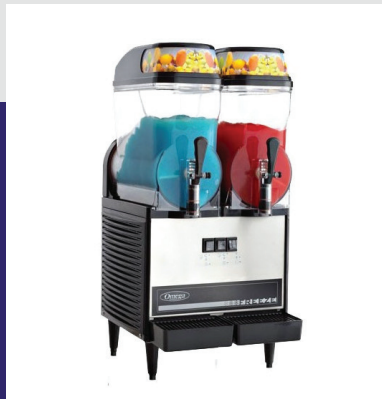

Mandi Oven

Food-
warmer-ss
Electric_edi

Falafel Fryer
Equipped
with Pot Stove

Oven
Especially
For Arabic
Bread
Gas Body
Covered Steel

Grill Machine

Oven Especially
For Arabic Bread
Gas Body
Covered Steel 2

Snack Machine

Hot Dog Machine
Table Top With Bun
Warmer On Top

Nachos & Chips
Warmer

Chips Warmer

Microwave
oven

Hot Case
Electric
Table Top
Holler Grill 2

Hot Case
Electric
Table Top
Holler Grill

Popcorn Machine
Table Top

Pop Corn
Machine
With Trolley

Pop Corn
Machine
Table Top

Suger Candy
Making
Machine
Aluminium
Bowl

Ice Cream & Juice Machines

Ice Cream Machine
Free Standing
without
Pump Capacity

Ice Cream Machine
Table Top without
Pump Capacity

Ice Cream
Pasteurizer

Slush
Machine
Granita 3
Bowls

Slush Machine
Granita 2
Bowls

Juice
Dispenser
Refrigerated 3
Bowls

Ice Cream & Juice Machines

Juice Dispenser
Refrigerated 2
Bowls

Centrifugal Juice
Extractor
For Fruits &
Vegetables