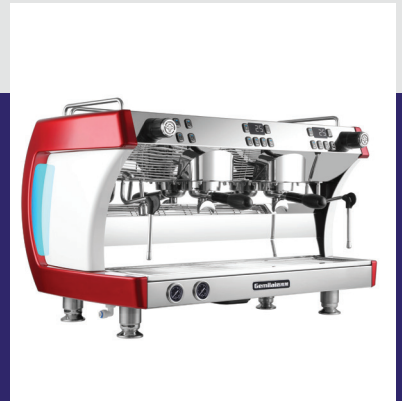

Mandi Oven

Food-
warmer-ss
Electric_edi

Falafel Fryer
Equipped
with Pot Stove

Oven
Especially
For Arabic
Bread
Gas Body
Covered Steel

Grill Machine

Oven Especially
For Arabic Bread
Gas Body
Covered Steel 2

Milk Shake Triple
Spindle
Mixer Especially
For Milk
Shake Chocolate Cream

Coffe machine Dish washing machine & ice machine

Espresso Coffee
Machine 1
Groups Semi
Automatic
.Capacity 14 Litre(3)

Espresso Goffe
Machine 2
Groups Automatic
Capacity 14 Liter (4)